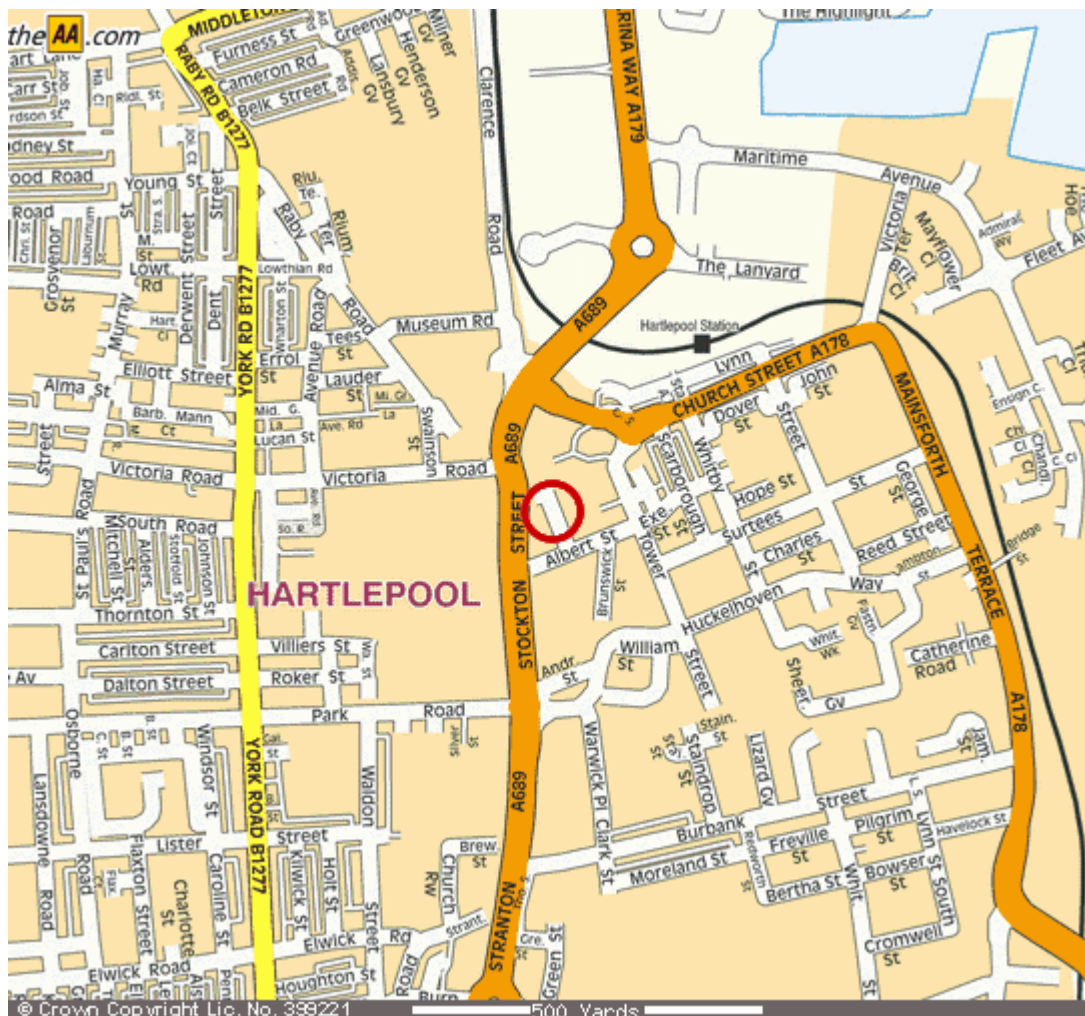

## Map of Hartlepool:

### **From the North:**

From the A19 (South) take the A179 (signposted Hartlepool),  
Bear left, entering Hart, at the roundabout take 2<sup>nd</sup> exit onto the A179,  
At roundabout take the 2<sup>nd</sup> exit onto Hart Road (entering Hartlepool),  
At roundabout take the 3<sup>rd</sup> exit onto Easington Road - A179 (signposted Hartlepool Town Centre),  
At roundabout take the 2<sup>nd</sup> exit onto Easington Road - A179,  
At roundabout take the 2<sup>nd</sup> exit onto Powlett Road - A179 (signposted Hartlepool Town Centre),  
At roundabout take the 3<sup>rd</sup> exit onto the A179 (signposted Marina, Hartlepool Town Centre),  
At roundabout take the 2<sup>nd</sup> exit onto Marina Way - A179 (signposted Marina, Hartlepool Town Centre),  
At roundabout take the 2<sup>nd</sup> exit onto Marina Way - A179 (signposted The South, Teesside),  
In Hartlepool Town Centre turn left at traffic signals onto Church Square - A178 (signposted Seaton Carew),  
At roundabout take the 2<sup>nd</sup> exit onto Church Square (signposted Art Gallery),  
Continue forward onto Tower Street,  
Turn right onto Albert Street, Turn right again into car park.